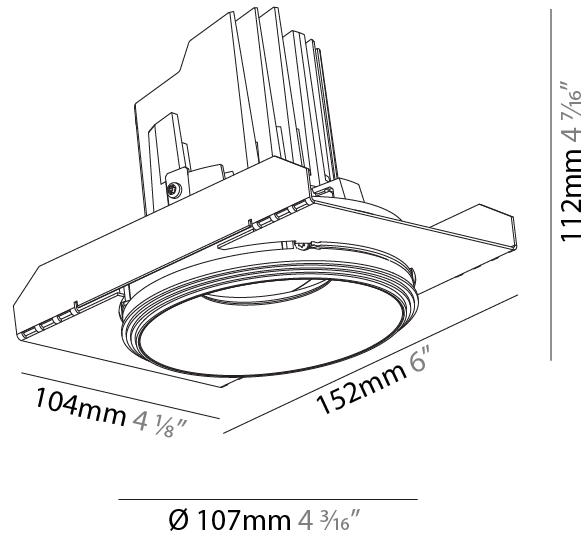

GENERAL

Series: Bioniq
 Subseries: Bioniq Round Semi Adjustable
 Brand: Prolicht
 Division: Architectural
 Mounting Type: Trimless
 Mounting Location: Ceiling
 Subcategory: Downlight

PHYSICAL

Shape: Round
 Diameter (mm): 107
 Diameter (in): 4 3/16
 Height (mm): 112
 Height (in): 4 7/16
 Ceiling Thickness (mm): 10 / 12.5 / 15 / 25
 Ceiling Thickness (in): 3/8 or 1/2 or 9/16 or 1
 Min. Recessing Depth (mm): 130
 Min. Recessing Depth (in): 5 1/8
 Light Distribution: Adjustable / Downlight
 Weight (kg): 0.609
 Weight (lbs): 1.34
 Fixture Finish: SSR / BKV / CWI / CRY / HAB / LAG / UFT / ITA / RUA / RUR / MIC / FTG / MYG / TWT / LOD / PUS / FRO / FUP / KIA / POP / BLS / SPG / MEY / GOH / GUM / CHC / COM / ABZ / JAG / OBR / MOS / ROR
 Fixture Material: Aluminum Die Cast
 Cut-out Measurements: Ø 111mm / 4 3/8"
 Upon Request: Unique Ceiling Thickness

LED

Number of LEDs: 1
 Max. Delivered Lumen (lm): 770
 Nominal Lumen (lm): 1140
 CRI: >90 CRI
 Lamp Life (hrs): 50000
 Upon Request: RGB-W Tunable White Special Color Temperature Special LED

OPTICAL

Reflector: 20 / 40 / 60
 Adjustability: Rotational 355°; Tilt 10°
 Upon Request: Special Beam Angles

RATINGS AND CERTIFICATIONS

Certified By: Certified for North American Standards
 IP rating: IP20

	111mm 4 3/16"	130mm 5 1/8"	10 12 1/2 15 25mm 3/8" 1/2" 9/16" 1"	10°	355°	
A						

BIONIQ ROUND SEMI ADJUSTABLE TRIMLESS