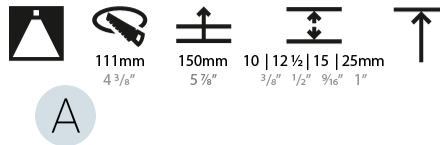

PHYSICAL

Shape: Round
Diameter (mm): 107
Diameter (in): 4 3/16
Height (mm): 130
Height (in): 5 1/8
Ceiling Thickness (mm): 10 / 12.5 / 15 / 25
Ceiling Thickness (in): 3/8 or 1/2 or 9/16 or 1
Min. Recessing Depth (mm): 150
Min. Recessing Depth (in): 5 7/8
Light Distribution: Downlight
Weight (kg): 0.646
Weight (lbs): 1.42
Fixture Finish: SSR / BKV / CWI / CRY / HAB / LAG / UFT / ITA / RUA / RUR / MIC / FTG / MYG / TWT / LOD / PUS / FRO / FUP / KIA / POP / BLS / SPG / MEY / GOH / GUM / CHC / COM / ABZ / JAG / OBR / MOS / ROR
Fixture Material: Aluminum Die Cast
Cut-out Measurements: Ø 111mm / 4 3/8"
Upon Request: Unique Ceiling Thickness

ELECTRICAL

Lamp Type: LED (Zhaga Standard)
Input Wattage (W): 15
Total Output Wattage (W): 14.7
Dimming: Dali Dimming
Driver Included: No
Driver Location: Recessed Housing
Driver Type: Constant Current - 120Vac
Driver Class: Class 2
Housing: See components
Input Voltage (V): 120
Constant Current (MA): 350

LED

Number of LEDs: 1
Color Temperature (°K): Warm Dim
Max. Delivered Lumen (lm): 766
Nominal Lumen (lm): 1140
CRI: >90 CRI
Lamp Life (hrs): 50000
Upon Request: RGB-W Tunable White Special Color Temperature Special LED

OPTICAL

Reflector°: 18 / 42 / 60
Optic°: Lens Pack - No Lens / Linear Spread Lens / Honeycomb / Spread Lens
Upon Request: Special Beam Angles

RATINGS AND CERTIFICATIONS